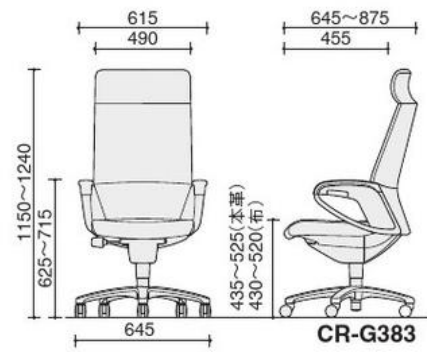

# FUNCTIONS

The main functions is designed on the armrest.  
The intelligent armrest is one stop for adjustment to achieve the highest comfort.  
Seat height and lumbar support mechanism levers are all located at the armrest.

The chair that rules.

Specifications

**CR-G383AP**  
High-back in  
leather upholstery

**CR-G383AP**  
High-back in fabric  
upholstery

**CR-G383AP**  
High-back in  
leather upholstery

**CR-G381AP**  
Mid-back in leather  
upholstery

**CR-G381AP**  
Mid-back in fabric  
upholstery

**CR-G381AP**  
Mid-back in leather  
upholstery

Dimensions

High-back

Mid-back

Options

CASTORS

Hard Castors