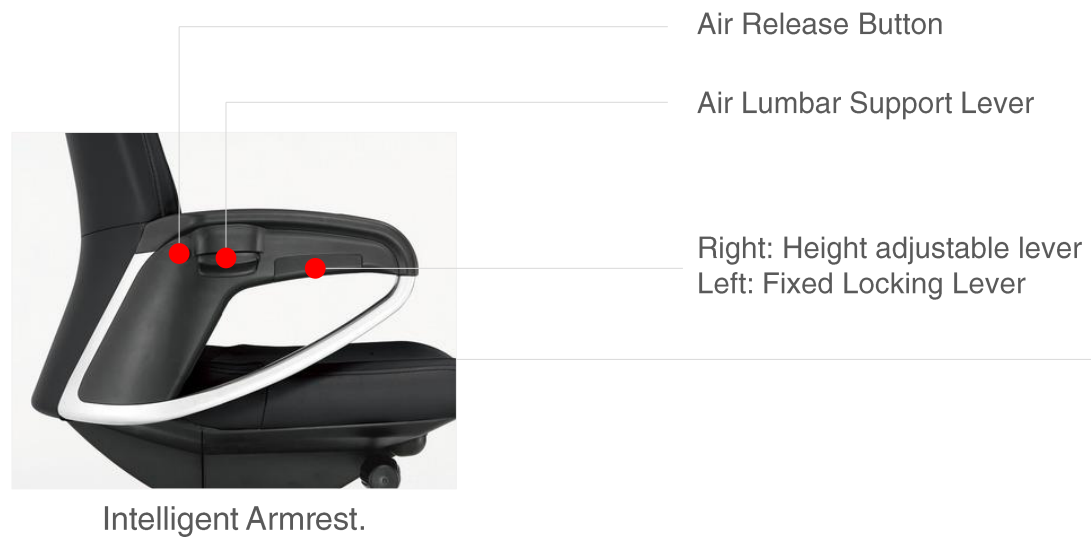

# ELEGANCE

The Chair that elevate your status.

# FUNCTIONS

The main functions is designed on the armrest.  
The intelligent armrest is one stop for adjustment to achieve the highest comfort.  
Seat height and lumbar support mechanism levers are all located at the armrest.