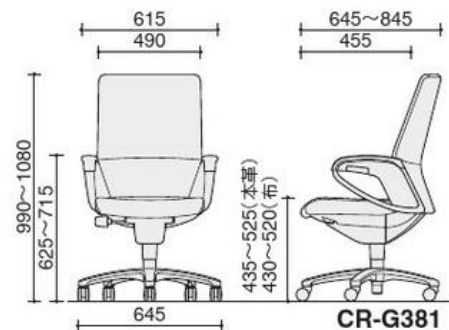

# FUNCTIONS

The main functions is designed on the armrest.  
The intelligent armrest is one stop for adjustment to achieve the highest comfort.  
Seat height and lumbar support mechanism levers are all located at the armrest.

**CR-G381AP**  
Mid-back in fabric  
upholstery

**CR-G381AP**  
Mid-back in leather  
upholstery

Dimensions

High-back

Mid-back

Options

CASTORS

Hard Castors