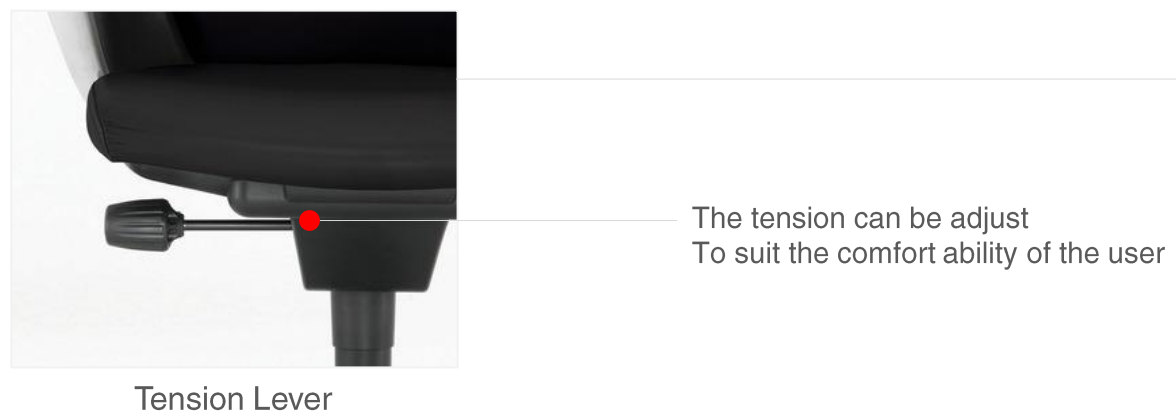

# ELEGANCE

The Chair that elevate your status.

# FUNCTIONS

The main functions is designed on the armrest.  
The intelligent armrest is one stop for adjustment to achieve the highest comfort.  
Seat height and lumbar support mechanism levers are all located at the armrest.