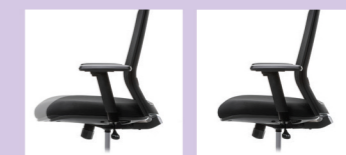

The armrest is meant to support the user at different postures while using of gadgets. It supports the body at different angles and varies movements, at the same time release the stress pressure of our elbows.

Note:
-Black frame to match with black mesh.
-White grey frame to match with light grey mesh.

SEAT CUSHION FABRICS OPTIONS

All colors as shown may vary from actual color.
All specifications are subject to change without prior notice.

BASE OPTIONS

Polished Aluminum Nylon

SEAT DEPTH ADJUSTABLE OPTIONS

Adjustable

Fixed

HEADREST OPTIONS

Without headrest

With headrest