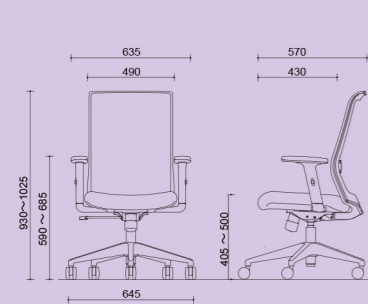

DIMENSIONS

All dimensions in mm

Fixed seat cushion
Without Headrest