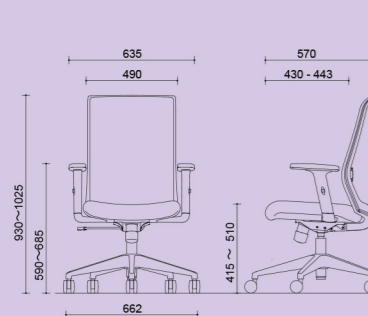

Adjustable seat cushion
Without Headrest