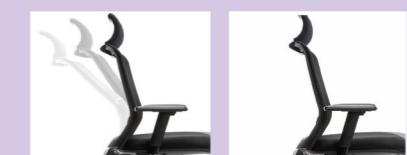

BASE OPTIONS

Polished Aluminum Nylon

SEAT DEPTH ADJUSTABLE OPTIONS

Adjustable

Fixed

HEADREST OPTIONS

Without headrest

With headrest

BACK REST RECLINING LOCKING OPTIONS

With locking
mechanism

Without locking
mechanism

KOKUYO

Osaka | Tokyo | Shanghai | Beijing | Shenzhen | Hong Kong | Singapore | Kuala Lumpur | Bangkok

For more information, please visit kokuyo-furniture.com